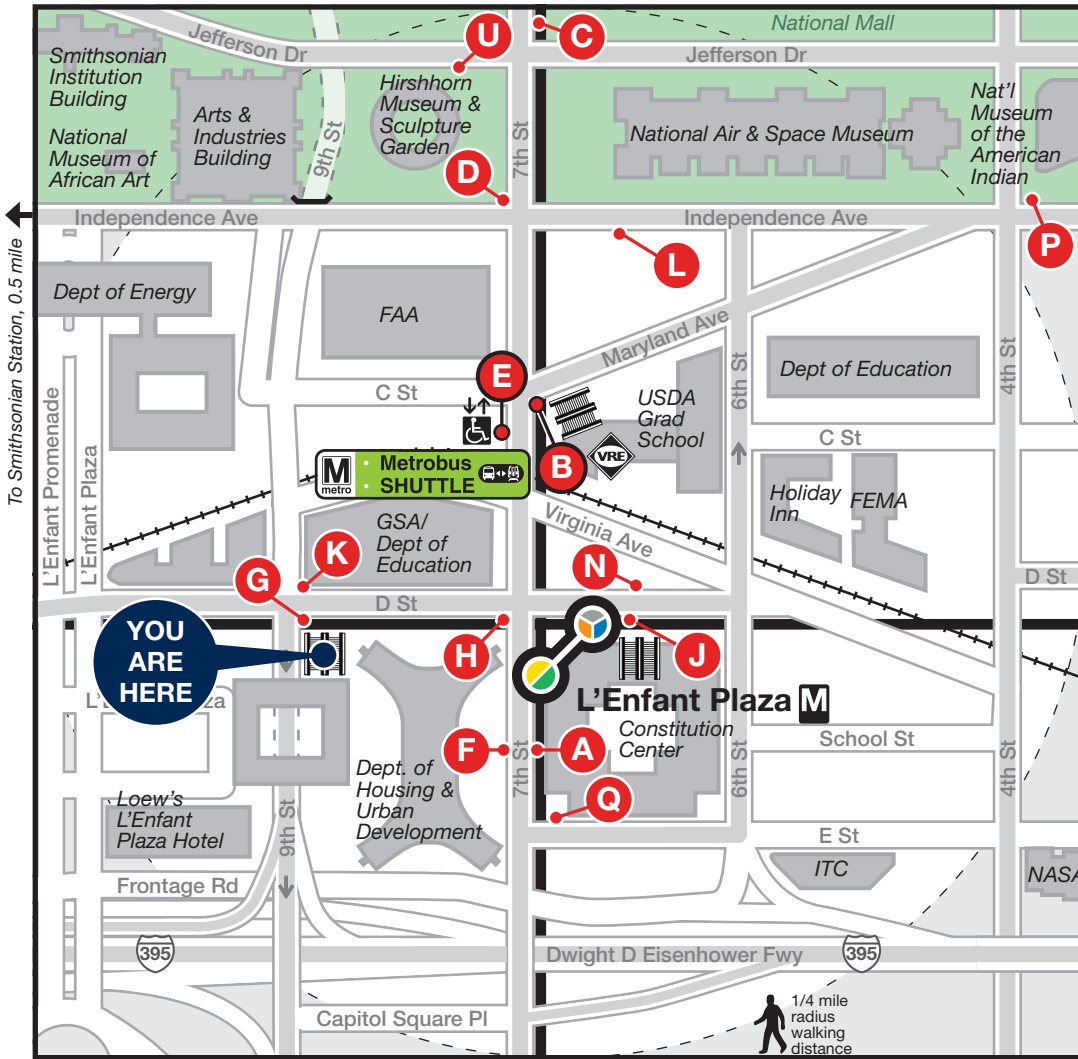

# Station Vicinity Map L'Enfant Plaza

### LEGEND

**A** Bus Stop (on the street)    **A** Bus Bay (at the station)

The lettered discs on this map will help you locate the bus stop or bay near this station. Be advised the letters are not displayed on the street bus stops.

### Approximate walking distance to the next Metro Station from this exit

	Distance	Time
<b>Federal Ctr SW</b>	0.5 mile	10 mins
Turn right on D St, continue to 3rd St.		
<b>Smithsonian</b>	0.5 mile	10 mins
Turn left on D St, walk one block to L'Enfant Plaza, turn right and walk to Independence Ave. Turn left, walk one block to 12th St, then turn right on 12th and continue to the station.		

## BUS SERVICE AND BOARDING LOCATIONS

Route	Destination	Board at
<b>METROBUS FREQUENT SERVICE</b>		
<b>32 36</b>	Pennsylvania Ave & Minnesota Ave SE	<b>L</b>
<b>32 36</b>	Potomac Park	<b>P</b>
<b>32</b>	Southern Ave <b>M</b>	<b>L</b>
<b>36</b>	Naylor Rd <b>M</b>	<b>L</b>